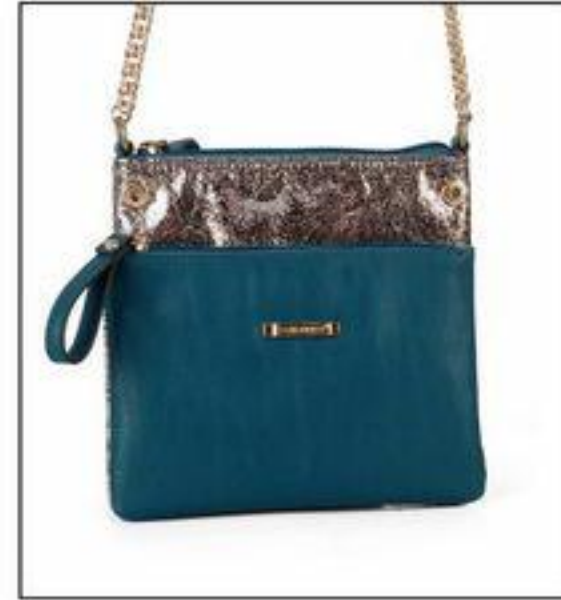

PACKAGE:30 PCS ASSORTED